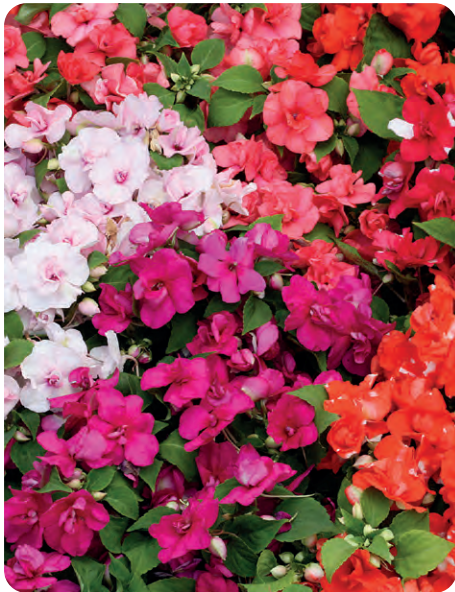

## Athena

*Impatiens walleriana* F1

4254161 *Athena Formula Mixed*  
 4254171 *Athena Appleblossom*  
 4254111 *Athena Bright Purple*  
 4254191 *Athena Coral*

● ↑ 25-30 cm ● 4 cm

- Busy Lizzy with tiny, consistently semi-double flowers
- fantastic color range and excellent growth habit
- wide spreading, ideal for hanging baskets
- high quality hybrid for mass production